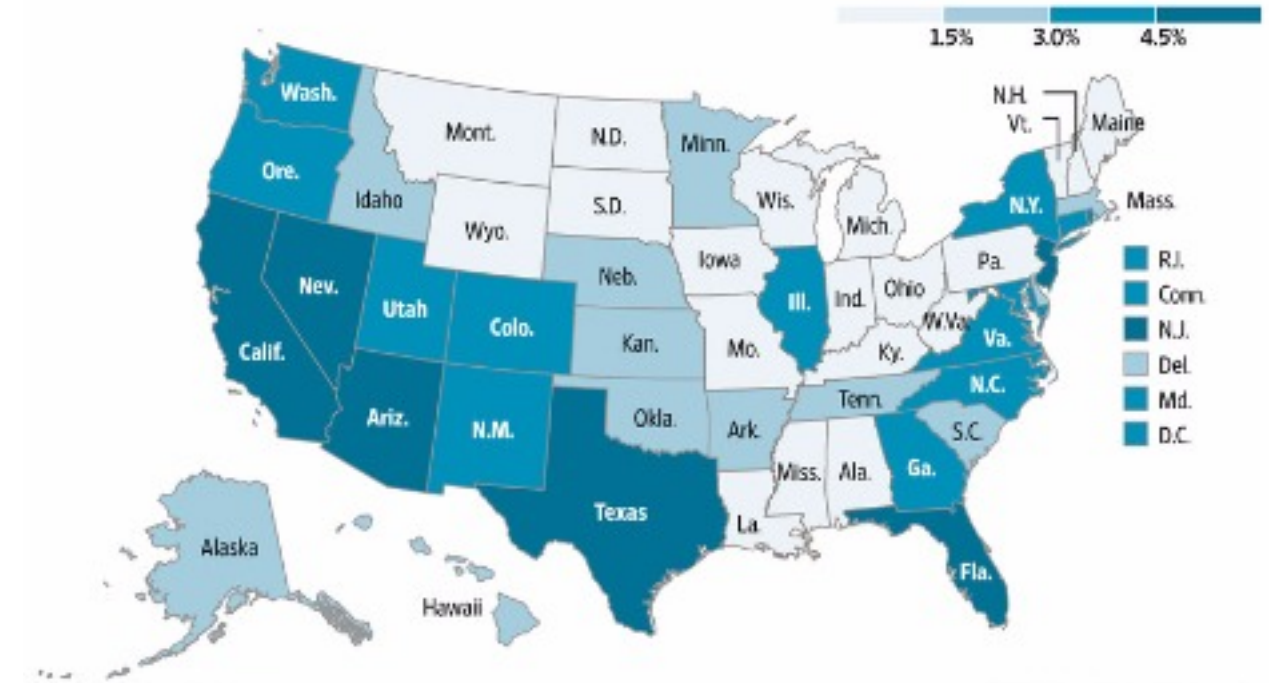

Inauguration of Ellis Island

↑ 1892

The article that signaled the beginning of Henry Ford's anti-semitic campaign under the name 'COLLECTORS OF THE HENRY FORD MUSEUM, GREENFIELD VILLAGE'

US immigration restricting policy

↑ 1920

↓ 1882

↓ 1907

Chinese Exclusion Act

Gentlemen's Agreement

Displaced Persons Act

1965 Hart Cellar Immigration Reform Act eliminated national quota system and set uniform country quotas of 20,000.

Act prioritized family reunification over education and skill.

Act still ensured economic and political contributions to the US.

**Caribbean Migration to the US:
1965-present**

Hart-Cellar Act

Unauthorized Immigrants as Share of Population, 2012

**CASE STUDY
BRAIN DRAIN TO THE UNITED
STATES OF AMERICA**

beginning of "Brain Drain"